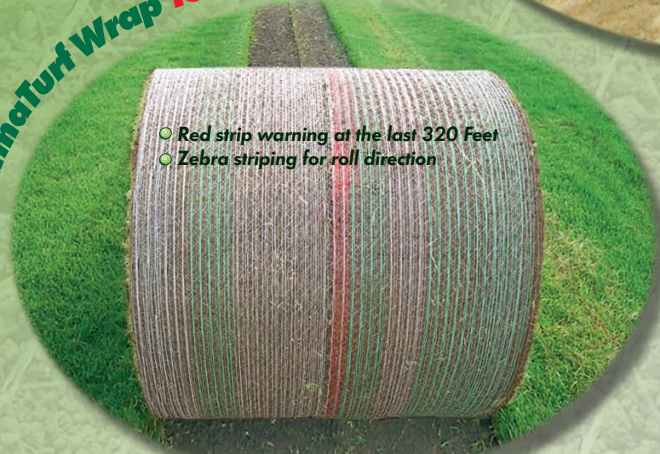

TamaNet for Turf

For product specifications
and other details, please call
1(800) 441-8262

TamaTurf Wrap Reinforcement Netting

TamaTurf Wrap for Big Rolls

- Red strip warning at the last 320 Feet
- Zebra striping for roll direction

TAMANET
(U.S.A.) INC.

16541 Gothard St. #112
Huntington Beach, CA 92647
Tel (714) 698-0990
Fax (714) 842-5600
www.tamanetusa.com

TAMANET
(U.S.A.) INC.

TamaTurf Wrap for Big Rolls

- Easy to use
- No staples required
- Stronger
- Smaller roll diameter
- Fits most harvesters
- Available in most sizes
- Red Mark for Roll End
- Zebra Striping for Roll Direction

- Extra length in every roll = Fewer roll changes

- Eliminates the use of staples

TamaTurf Reinforcement Netting

- Strong and flexible
- More resistance to tenting
- Works on every net installer
- Easy to handle
- Full 17'4" width
- Forklift portable
- No-bend 6" metal core
- Brown color blends with the roots and soil